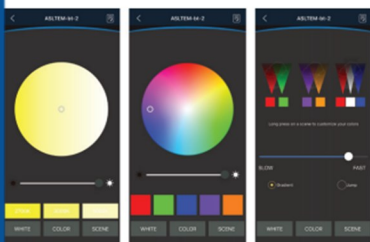

KEY bt CAPABILITIES AND BENEFITS:

- **Dimming** - control individual fixture intensity from 1% to 100% to dramatically change the appearance and make overall lighting more pleasing.
- **Color temperature control** - tune individual fixture output infinitely from warm 2700K to silvery moonlight 4000K. Amplify architectural colors and tones. Invigorate vegetation. Emulate moonlight.
- **RGB color control** - paint a landscape with rich, colorful light. Choose from up to 30,000 different custom colors, plus easy pre-set colors.
- **Scene/theme creation** - create custom lighting schemes to suit specific times of day, activities, moods or events. Adjust fixture color and dimming to create romantic, festive or relaxing scenes. Celebrate family events, holidays, sporting events with customized color.

SCAN HERE TO DOWNLOAD
or search "Alliance bt" in
the app store.